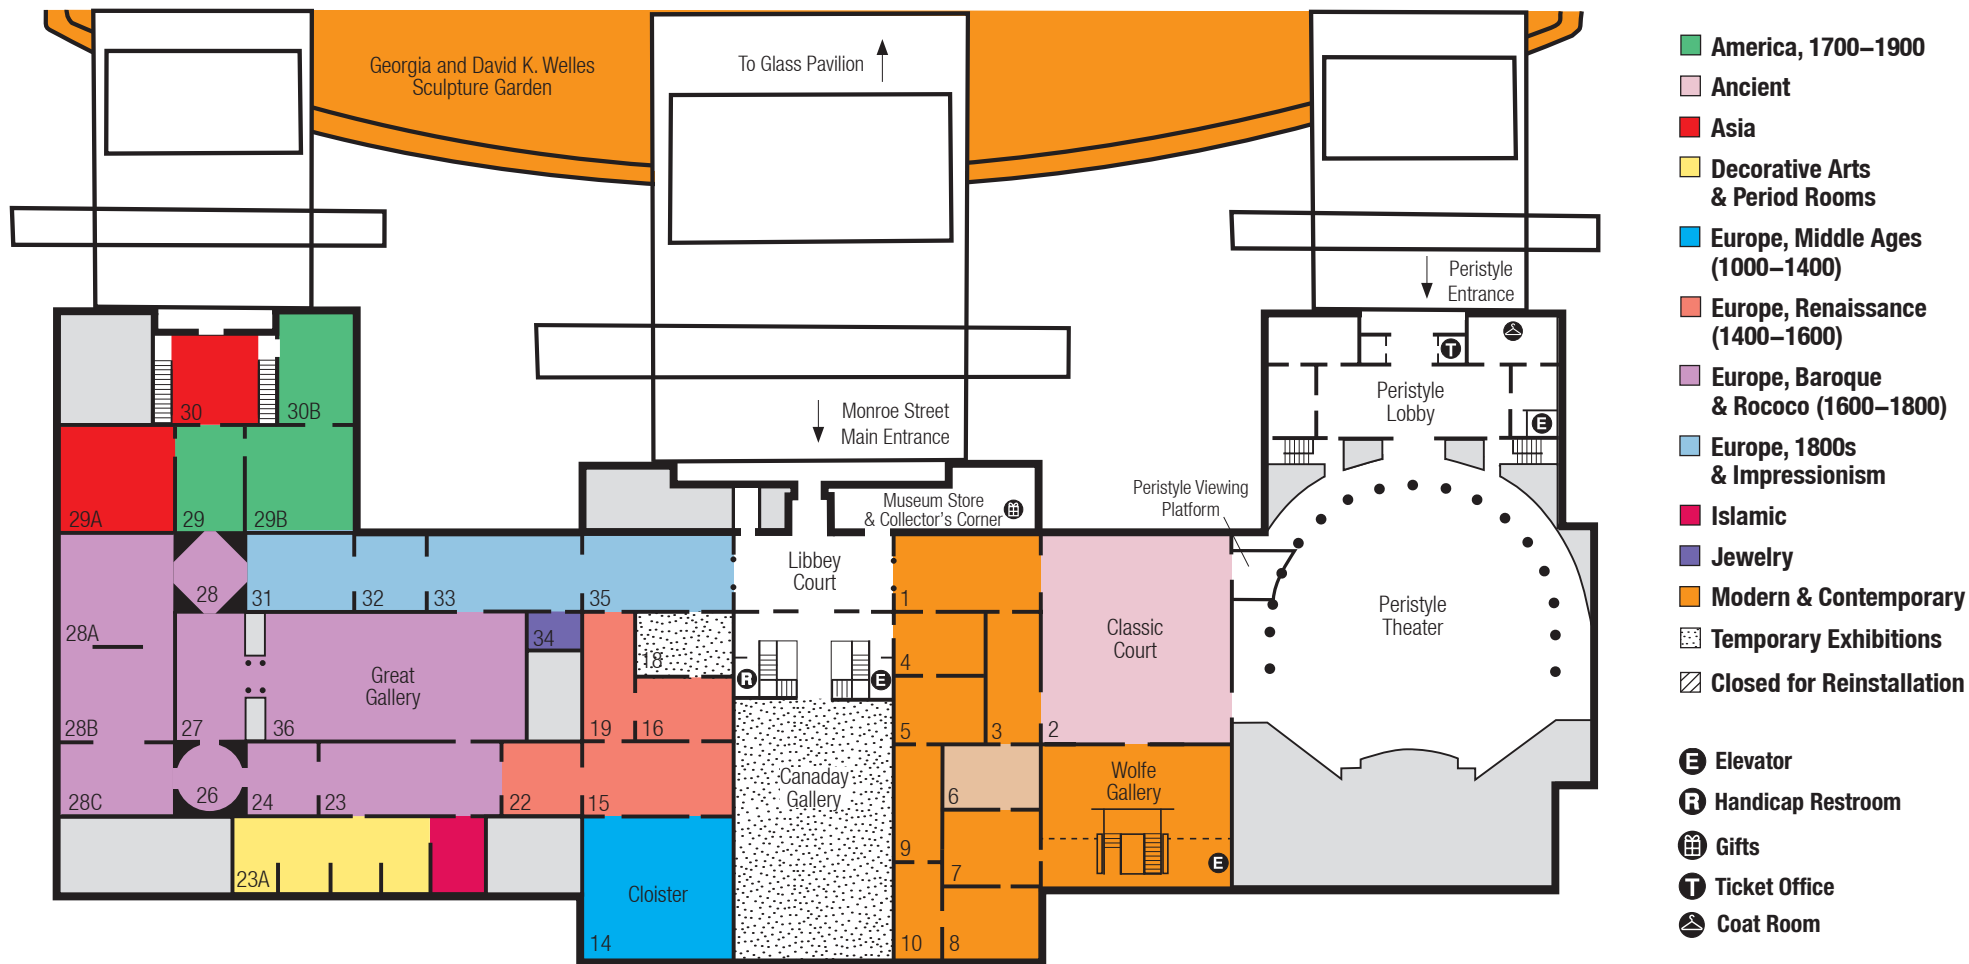

Main Museum | Upper Level

Good News! The Toledo Museum of Art is free to all thanks to our generous members and donors. Become a member today at any Information Desk and receive free parking and many other benefits.

Main Museum | Lower Level

PLEASE REMEMBER:

- To avoid damage, maintain a distance of 24 inches from works of art and cases.
- Leave backpacks, umbrellas, and other bulky items with an entrance guard or in a coat room locker.
- For the safety of our collection, do not eat, drink, or chew gum in the galleries.
- Non-flash photography is welcome, except in galleries with special exhibitions.
- Except for designated smoking areas, the Museum campus is tobacco-free.
- Wheelchairs and strollers are welcome at the Museum, but must be under the control of an adult at all times. Infant backpacks/carriers are not allowed in the galleries.
- With the exception of assistance animals, pets are not allowed in the Museum.
- When writing or sketching in the galleries, please use pencils only. Other media may be approved by our Registrar.

- Information & Membership
- Food & Beverages
- Coat Room
- Wheelchair Access
- Restrooms
- Handicap Restroom
- Elevator
- First Aid
- Ticket Office
- Modern & Contemporary
- Works on Paper
- Temporary Exhibitions