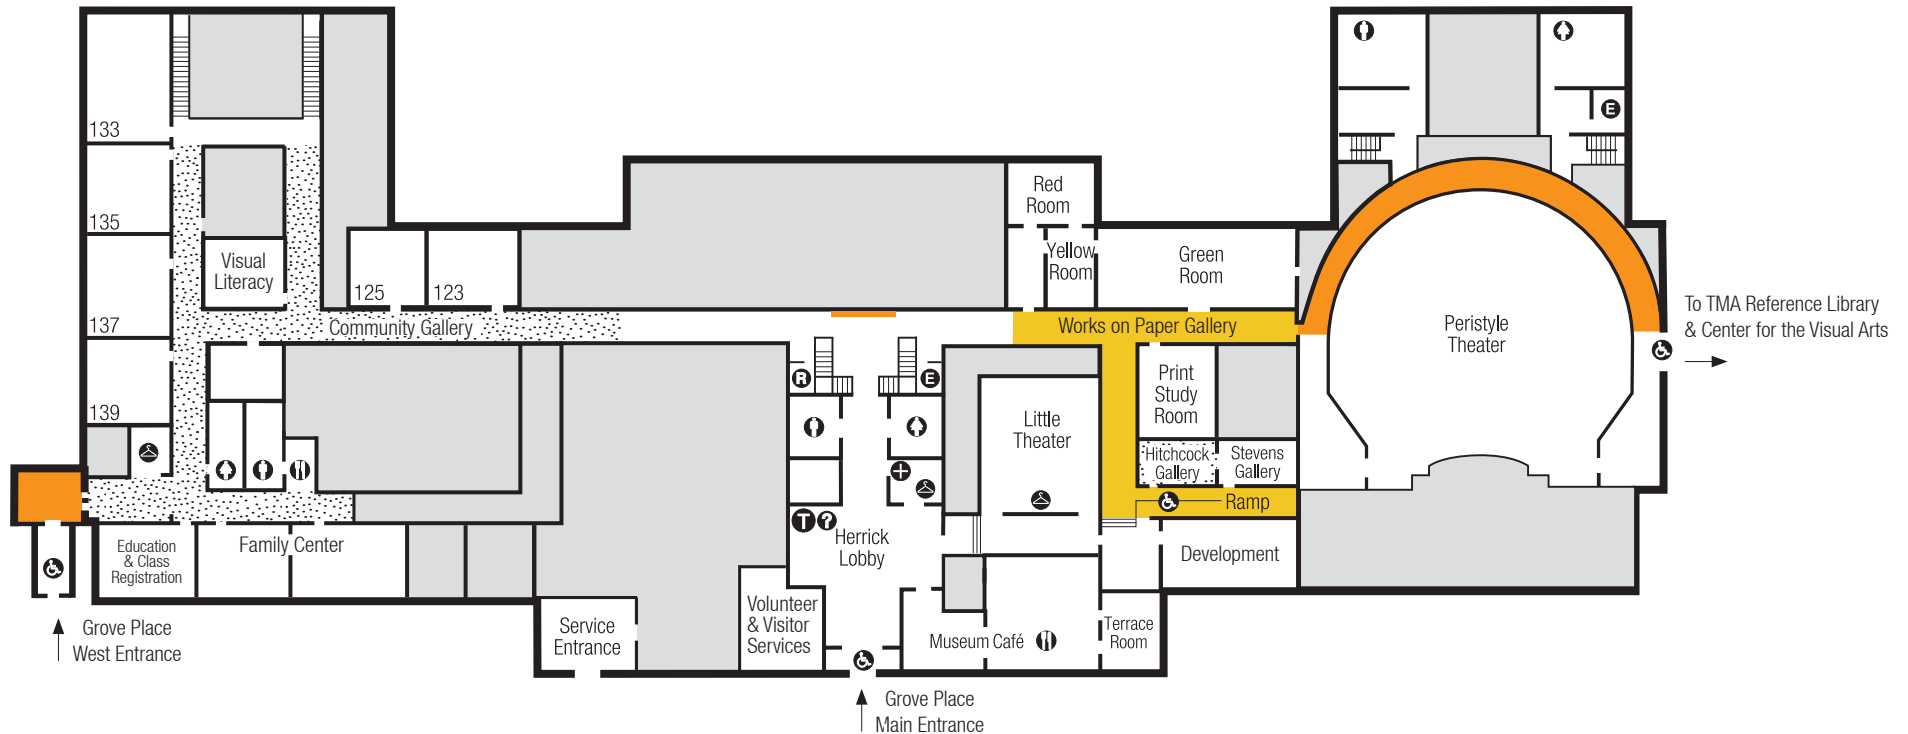

Main Museum | Upper Level

Good News! The Toledo Museum of Art is free to all thanks to our generous members and donors. Become a member today at any Information Desk and receive free parking and many other benefits.

Main Museum | Lower Level

PLEASE REMEMBER:

- To avoid damage, maintain a distance of 24 inches from works of art and cases.
- Leave backpacks, umbrellas, and other bulky items with an entrance guard or in a coat room locker.
- For the safety of our collection, do not eat, drink, or chew gum in the galleries.
- Non-flash photography is welcome, except in galleries with special exhibitions.
- Except for designated smoking areas, the Museum campus is tobacco-free.
- Wheelchairs and strollers are welcome at the Museum, but must be under the control of an adult at all times. Infant backpacks/carriers are not allowed in the galleries.
- With the exception of assistance animals, pets are not allowed in the Museum.
- When writing or sketching in the galleries, please use pencils only. Other media may be approved by our Registrar.

- Information & Membership
- Food & Beverages
- Coat Room
- Wheelchair Access
- Restrooms
- Handicap Restroom
- Elevator
- First Aid
- Ticket Office
- Modern & Contemporary
- Works on Paper
- Temporary Exhibitions